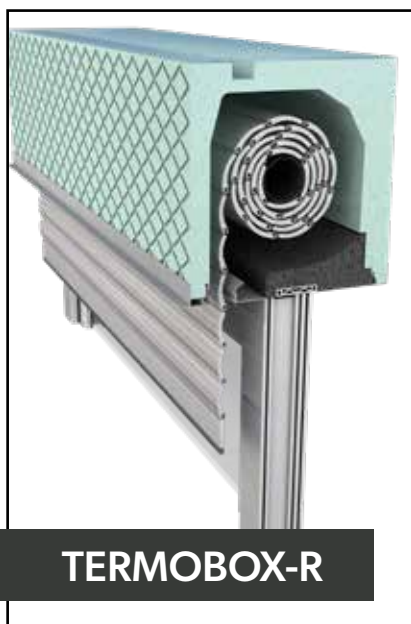

The box is completely invisible from the outside, covered with the facade, which means it does not affect the external appearance of the building. Due to additional insulation in PVC box these shutters are also the most insulating of all shutters.

MULTI-ROLLBOX

SIZE OF CABINETS:
200 x 230 mm

INLINE 225

SIZE OF CABINETS:
223 x 230 mm

TERMOBOX-R

- » Cabinet size 300 x 300 mm
- » Excellent insulation
- » Sound insulation
- » Air tightness
- » Concealed installation
- » Choice of the type of shading during window installation
- » Possible direct installation under the AB panel without preparing a groove in the sill.