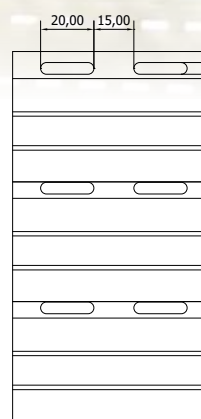

* protected by model and patent

700% more light

700% better breathability

Anti-burglary in ventilation

Smart control

FALCON 39mm

GUIDES

IDEAL
CONCEALED 90°
CONCEALED 20°
OVAL