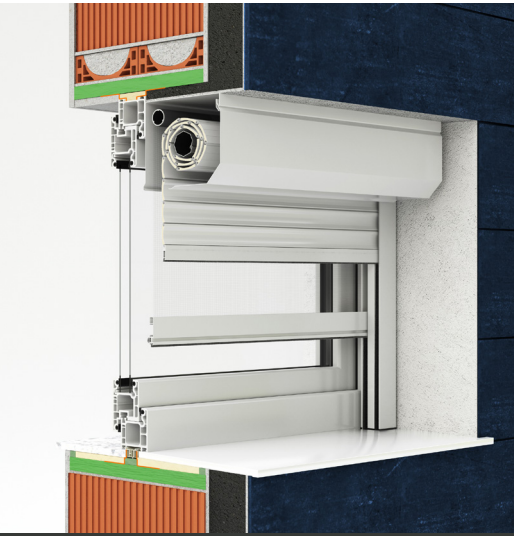

External roller shutter IDEAL

- HEAT PROTECTION
- ANTI-THEFT PROTECTION
- LIGHT REGULATION
- DIMMING
- UV PROTECTION
- HEATING / COOLING SAVINGS

External roller shutter IDEAL with ALU cabinet, closed on all sides. The shaft is galvanized and mounted on aluminium end cap with ball bearings. Guiderails are aesthetically finished with plastic ends and fixed brushes for quieter operation. Weighted end slats made from aluminium. Roll-up mosquito net including the brake for easier lifting.

SLATS | Color palette:

	PC1	01 WHITE	02 D. CHOCO	03 SILVER	04 BEIGE
		11 ANTIKO GRigio	12 ANTHRACITE	52 DB 703	
	PC1	01 WHITE	02 D. CHOCO	03 SILVER	05 L. CHOCO
		12 ANTHRACITE	14 RAL 9007	52 DB 703	
	PC1	01 WHITE	04 BEIGE	06 ASH	09 HAZELNUT
		10 GREY	15 L. GREY	08 GREEN	

ALU slats are filled with insulation – polyurethane foam, standard fitted with anti-theft springs. Machine slat binding ensures a quieter and more reliable operation.

PC2	04 BEIGE	08 GREEN	10 L. GREY	11 ANTIKO GRigio	13 GRAPHITE
	15 OCHRE	18 RAL 8017			
PC3	06 ASH	07 WALNUT	16 GOLDEN OAK		
	17 WALNUT GFA	21 RAL 3011			

MANIPULATION:

Manipulation is possible with automaton or electrical motor. For motor operation there is the standard PLUG & PLAY function, which allows the connection of several motors to a single switch, self-adjusting positions and the safety function in the event of an obstacle.