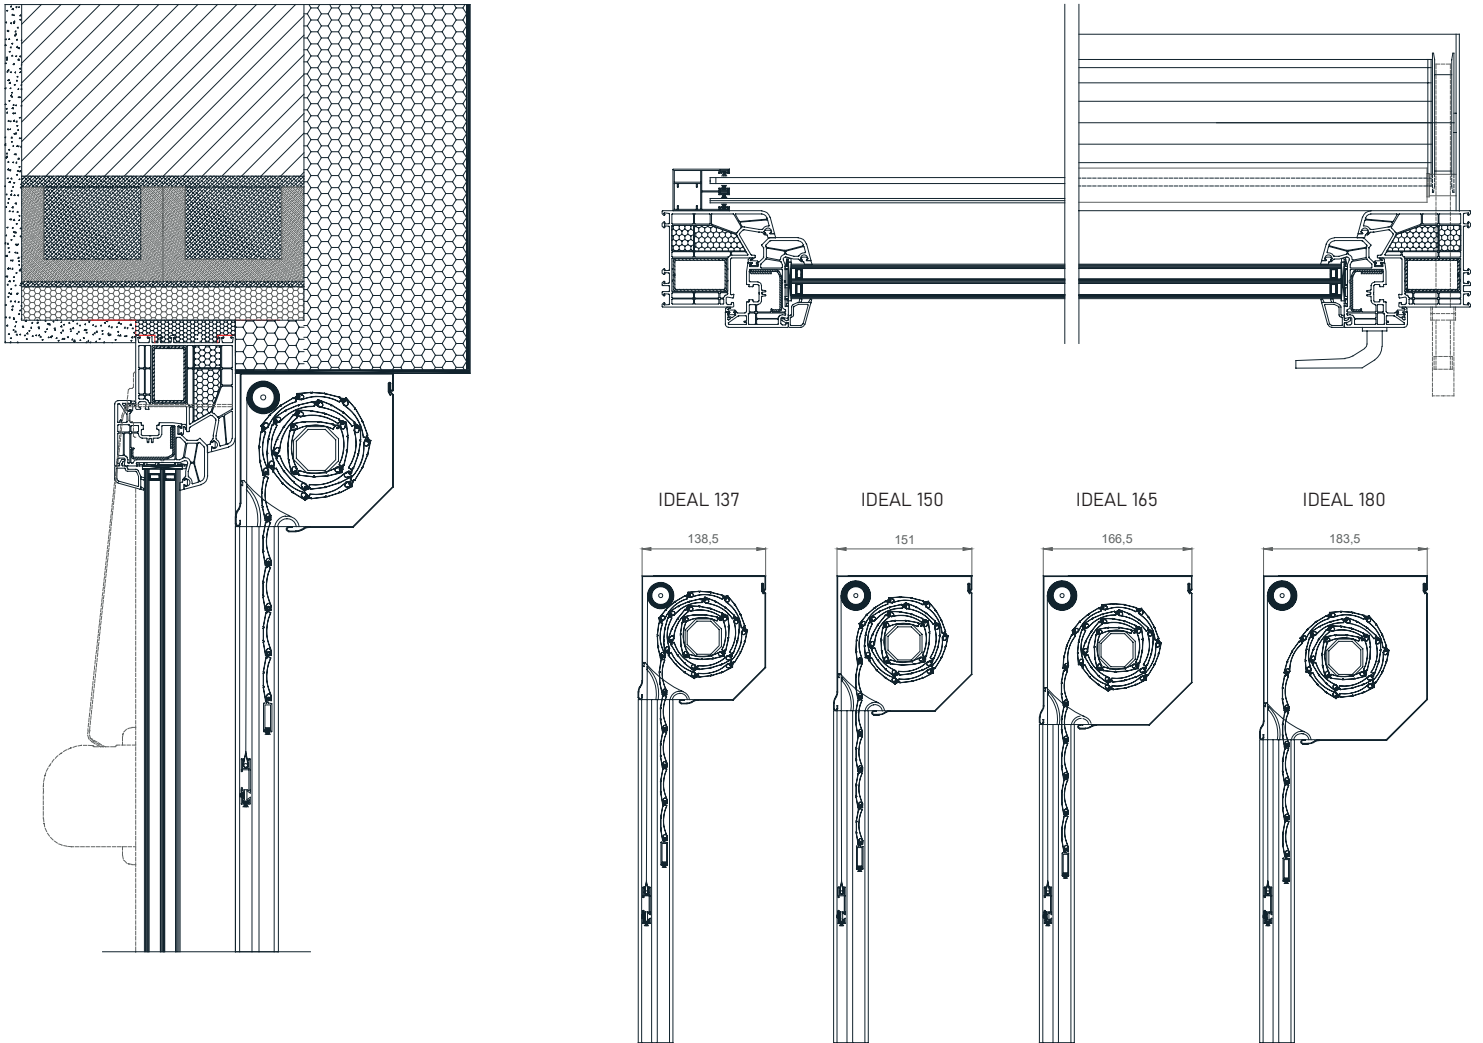

External roller shutter IDEAL

- HEAT PROTECTION
- ANTI-THEFT PROTECTION
- LIGHT REGULATION
- DIMMING
- UV PROTECTION
- HEATING / COOLING SAVINGS

External roller shutter IDEAL with ALU cabinet, closed on all sides. The shaft is galvanized and mounted on aluminium end cap with ball bearings. Guiderails are aesthetically finished with plastic ends and fixed brushes for quieter operation. Weighted end slats made from aluminium. Roll-up mosquito net including the brake for easier lifting.

MANIPULATION:

Manipulation is possible with automaton or electrical motor. For motor operation there is the standard PLUG & PLAY function, which allows the connection of several motors to a single switch, self-adjusting positions and the safety function in the event of an obstacle.

External roller shutter IDEAL

TEHNICAL DRAWINGS | Shade details:

GUIDERAILS

SLATS

TABLE OF BOX (CABINET) SIZES

Slat/Shaft cabinet size	FALCON / 60mm		ALU / 40mm		ALU / 60mm		PVC / 40mm		PVC / 60mm	
	MOS.		MOS.		MOS.		MOS.		MOS.	
13,7 cm	105,0	-	173,9	-	146,3	-	146,3	-	126,8	-
15,0 cm	130,0	105,0	204,9	150,8	189,9	139,9	182,0	123,5	158,6	104,0
16,5 cm	195,0	130,0	265,0	202,3	249,9	199,9	221,9	186,5	202,3	171,1
18,0 cm	245,0	210,0	319,9	255*	309,9	255*	277,7	255*	257,6	255*
19,0 cm	270,0	250,0	-	-	-	-	-	-	-	-
20,5 cm	-	-	407,1	*	376,2	*	341,1	*	360,6	*