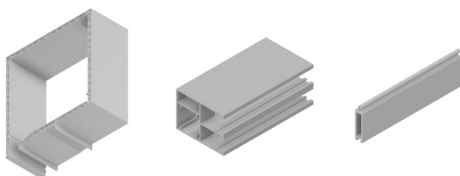

CABINET, GUIDERAILS, END SLAT | Color palette: