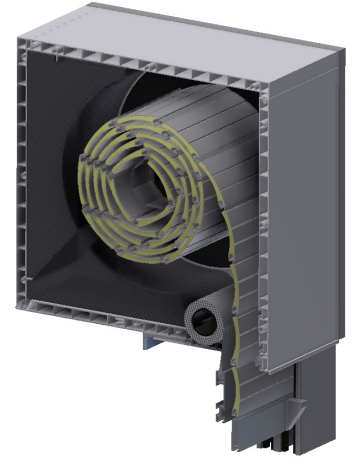

# Built-in roller shutter INLINE 225

- **HEAT PROTECTION**
- **ANTI-THEFT PROTECTION**
- **LIGHT REGULATION**
- **DIMMING**
- **UV PROTECTION**
- **HEATING / COOLING SAVINGS**

New sistem completely developed in our company - Roletarstvo Medle d.o.o. is the above window roller shutter INLINE 225 - dimensions: 225x230mm. It is distinguished by particularly attractive design, the possibility of protection against insects, possibility of visible or invisible (concealed) installation, excellent insulation, stronger construction and simple - economical installation with additional sealing between the window and the cabinet. Suitable for installation on all types of window frames depth up to 94mm.

## SLATS | Color palette:

	PC1	01 WHITE	02 D. CHOCO	03 SILVER	04 BEIGE
		11 ANTIKO GRIGIO	12 ANTHRACITE	52 DB 703	
	PC1	01 WHITE	02 D. CHOCO	03 SILVER	05 L. CHOCO
		12 ANTHRACITE	14 RAL 9007	52 DB 703	
	PC1	01 WHITE	04 BEIGE	06 ASH	09 HAZELNUT
		10 GREY	15 L. GREY	08 GREEN	

ALU slats are filled with insulation - polyurethane foam, standard fitted with anti-theft springs. Machine slat binding ensures a quieter and more reliable operation.

	PC2	04 BEIGE	08 GREEN	10 L. GREY	11 ANTIKO GRIGIO	13 GRAPHITE
		15 OCHRE	18 RAL 8017			
	PC3	06 ASH	07 WALNUT	16 GOLDEN OAK		
		17 WALNUT GFA	21 RAL 3011			