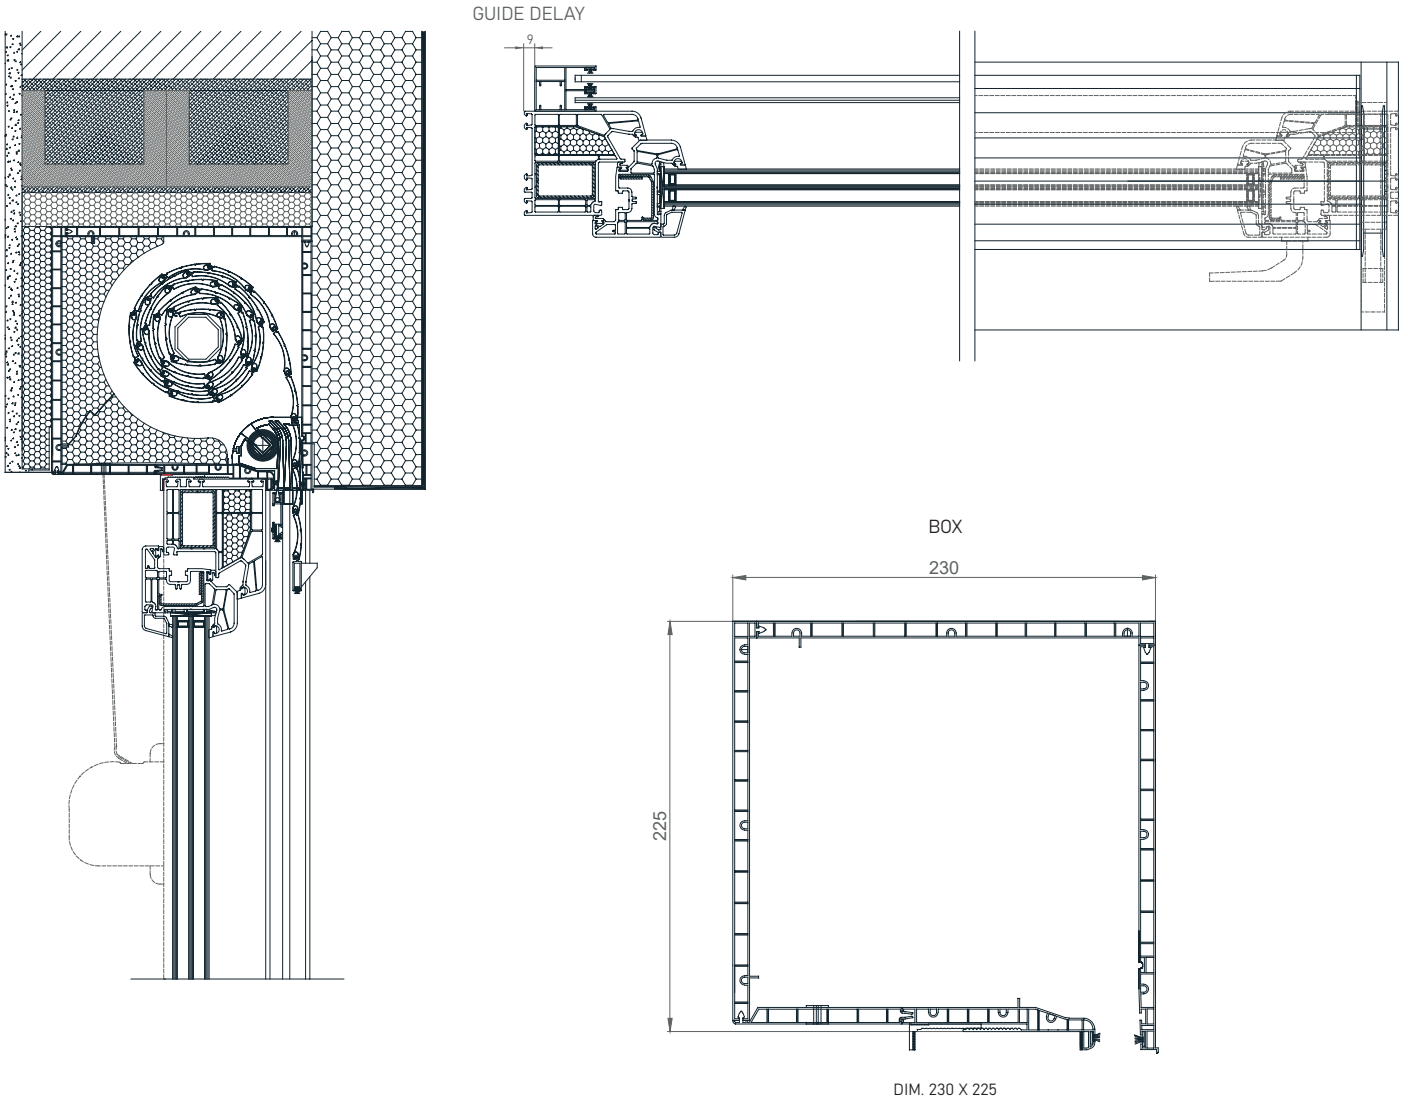

# Built-in roller shutter INLINE 225

- **HEAT PROTECTION**
- **ANTI-THEFT PROTECTION**
- **LIGHT REGULATION**
- **DIMMING**
- **UV PROTECTION**
- **HEATING / COOLING SAVINGS**

New sistem completely developed in our company - Roletarstvo Medle d.o.o. is the above window roller shutter INLINE 225 - dimensions: 225x230mm. It is distinguished by particularly attractive design, the possibility of protection against insects, possibility of visible or invisible (concealed) installation, excellent insulation, stronger construction and simple - economical installation with additional sealing between the window and the cabinet. Suitable for installation on all types of window frames depth up to 94mm.

## TEHNICAL DRAWINGS | Shade details: