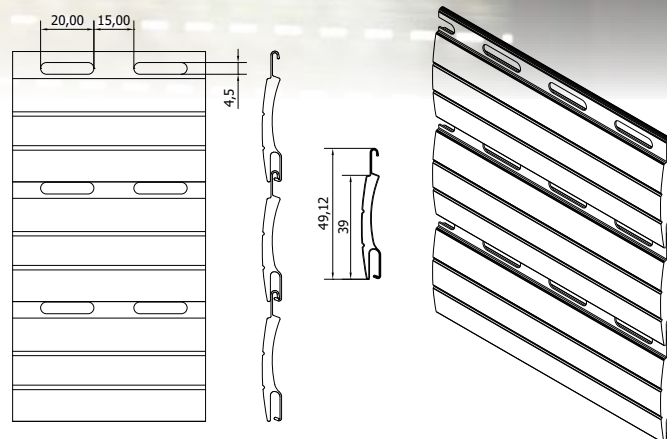

* protected by model and patent

700% more light

700% better breathability

Anti-burglary in ventilation

Smart control

FALCON 39mm

WARNING: Certain colors on the scale may deviate from the original!

GUIDES