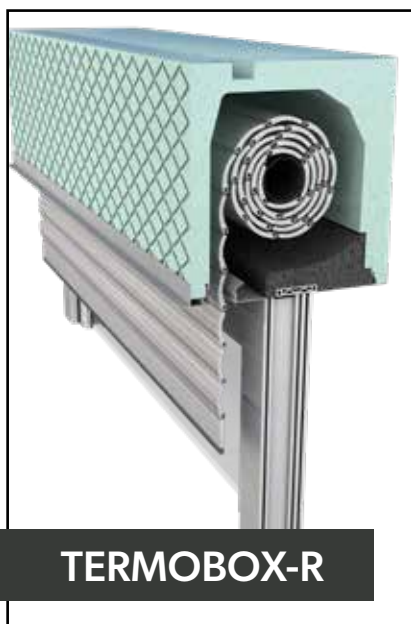

- » Cabinet size 300 x 300 mm
- » Excellent insulation
- » Sound insulation
- » Air tightness
- » Concealed installation
- » Choice of the type of shading during window installation
- » Possible direct installation under the AB panel without preparing a groove in the sill.

SLATS

PC1	01 WHITE	02 D. CHOCO	03 SILVER	05 L. CHOCO	
	12 ANTHRACITE	14 RAL 9007	52 DB 703		
PC2	04 BEIGE	08 GREEN	10 L. GREY	11 ANTICO GRIGIO	13 GRAPHITE
	15 OCHRE	18 RAL 8017			
PC3	06 ASH	07 WALNUT	16 GOLDEN OAK		
	17 WALNUT GEA	21 RAL 3011			

WARNING: Certain colors on the scale may deviate from the original!