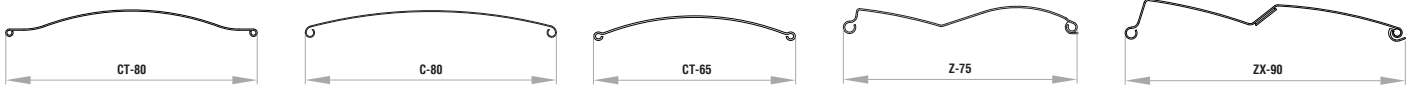

KRPAN External Venetian Blind with under plaster casing, enclosed on all sides, featuring insulation holder made of thick-walled extruded aluminum ensuring compactness and durability of the casing. Under plaster guide with EPS insulation allows concealed installation. Roller inset screens include a brake for smoother lifting.

WARNING: Some colors on the palette may vary from the original!

MANIPULATION:

Control via a single lever or motors. For motorized drives, the PLUG & PLAY function is standard, enabling the connection of multiple motors to one switch, self-adjusting positions, and a safety feature in case of encountering an obstacle. The ADC controller offers wireless control of blinds.

KRPAN External Venetian Blind - under plaster + EPS

TECHNICAL DRAWINGS | Shade Details:

• Recessed Guide in EPS Insulation

SLATS

GUIDE

ROLLO INSECT SCREEN

HINGES