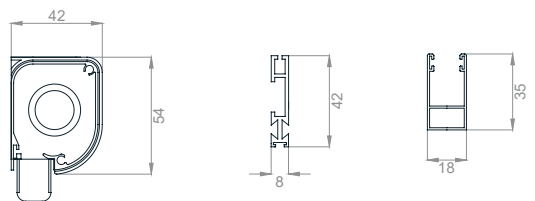

KRPAN External Venetian Blind - under plaster + EPS

TECHNICAL DRAWINGS | Shade Details:

• Recessed Guide in EPS Insulation

SLATS

GUIDE

ROLLO INSECT SCREEN

HINGES