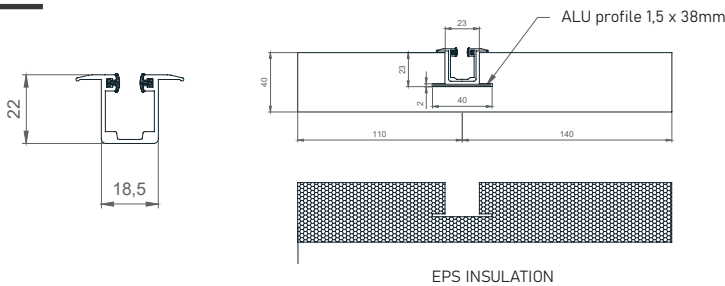

KRPAN External Venetian Blind - under plaster + EPS

TECHNICAL DRAWINGS | Shade Details:

• Recessed Guide in EPS Insulation

SLATS

GUIDE

ROLLO INSECT SCREEN

HINGES