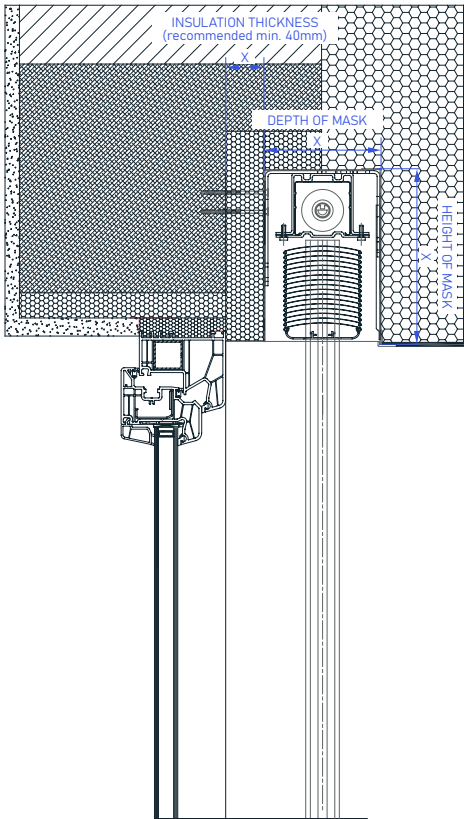

KRPAN External Venetian Blind with under plaster casing, enclosed on all sides, featuring insulation holder made of thick-walled extruded aluminum ensuring compactness and durability of the casing. Under plaster guide with EPS insulation allows concealed installation. Roller inset screens include a brake for smoother lifting.

WARNING: Some colors on the palette may vary from the original!

MASK, GUIDES, END BAR | Color Palette:

--	--	--

<p>PC1</p> <table border="0"> <tr> <td>013 WHITE</td> <td>010 RAL 9006</td> <td>090 RAL 9007</td> </tr> <tr> <td>042 RAL 7016</td> <td>066 RAL 8019</td> <td>052 DE 709</td> </tr> </table>	013 WHITE	010 RAL 9006	090 RAL 9007	042 RAL 7016	066 RAL 8019	052 DE 709	<p>PC2</p> <p>SURCHARGE</p>
013 WHITE	010 RAL 9006	090 RAL 9007					
042 RAL 7016	066 RAL 8019	052 DE 709					

WARNING: Some colors on the palette may vary from the original!

MANIPULATION:

Control via a single lever or motors. For motorized drives, the PLUG & PLAY function is standard, enabling the connection of multiple motors to one switch, self-adjusting positions, and a safety feature in case of encountering an obstacle. The ADC controller offers wireless control of blinds.

KRPAN External Venetian Blind - under plaster + EPS

TECHNICAL DRAWINGS | Shade Details:

• Recessed Guide in EPS Insulation

SLATS

GUIDE

ROLLO INSECT SCREEN

HINGES