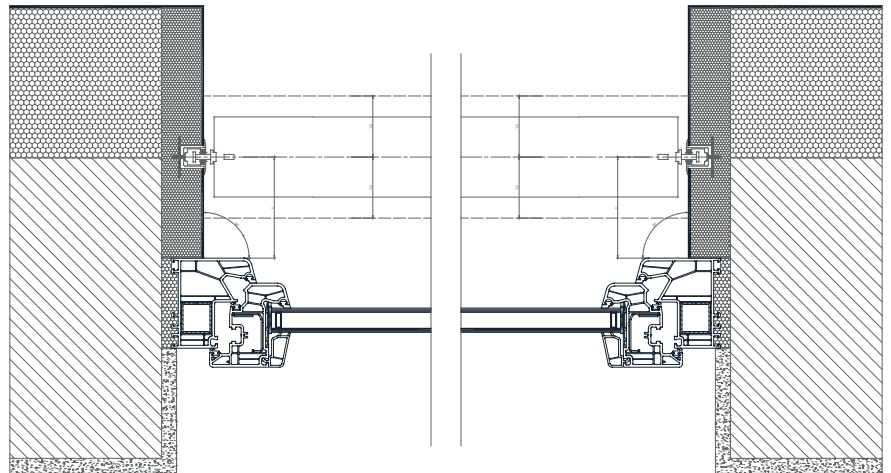

KRPAN External Venetian Blind with under plaster casing, enclosed on all sides, featuring insulation holder made of thick-walled extruded aluminum ensuring compactness and durability of the casing. Under plaster guide with EPS insulation allows concealed installation. Roller inset screens include a brake for smoother lifting.

WARNING: Some colors on the palette may vary from the original!

MASK, GUIDES, END BAR | Color Palette:

--	--	--

<p>PC1</p> <table border="0"> <tr> <td>013 WHITE</td> <td>010 RAL 9006</td> <td>090 RAL 9007</td> </tr> <tr> <td>042 RAL 7016</td> <td>066 RAL 8019</td> <td>052 DE 709</td> </tr> </table>	013 WHITE	010 RAL 9006	090 RAL 9007	042 RAL 7016	066 RAL 8019	052 DE 709	<p>PC2</p> <p>SURCHARGE</p>
013 WHITE	010 RAL 9006	090 RAL 9007					
042 RAL 7016	066 RAL 8019	052 DE 709					

WARNING: Some colors on the palette may vary from the original!

MANIPULATION:

Control via a single lever or motors. For motorized drives, the PLUG & PLAY function is standard, enabling the connection of multiple motors to one switch, self-adjusting positions, and a safety feature in case of encountering an obstacle. The ADC controller offers wireless control of blinds.

KRPAN External Venetian Blind - under plaster + EPS

TECHNICAL DRAWINGS | Shade Details:

• Recessed Guide in EPS Insulation

SLATS

GUIDE

ROLLO INSECT SCREEN

HINGES