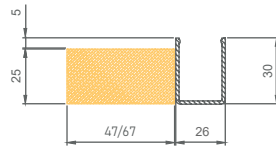

KRPAN External Venetian Blind - under plaster + purenit

TECHNICAL DRAWINGS | Shade Details:

- PURENIT GUIDE - U-profile 30mm
- Final layer of facade 5mm

SLATS

GUIDE

PURENIT

ROLLO INSECT SCREEN

HINGES

85 X 22mm - 45°

72 X 17mm - 45°

52 X 22mm - 45°

85 X 22mm - 90°