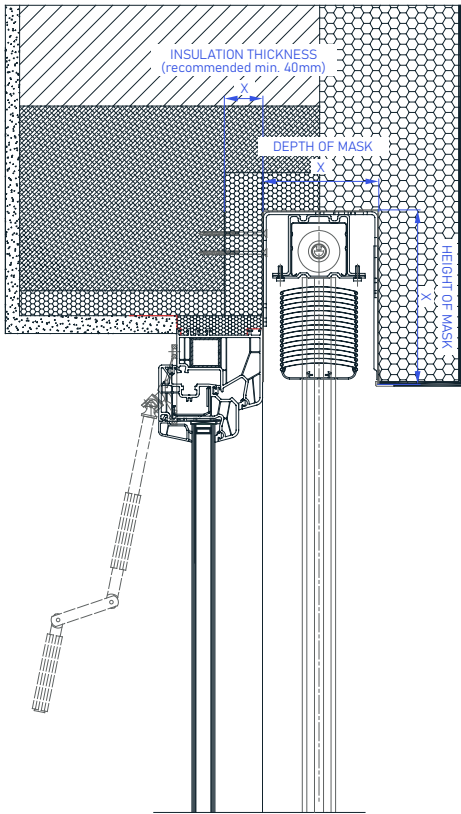

WARNING: Some colors on the palette may vary from the original!

MASK, GUIDES, END BAR | Color Palette:

--	--	--

<p>PC1</p> <table border="0"> <tr> <td>013 WHITE</td> <td>010 RAL 9006</td> <td>090 RAL 9007</td> </tr> <tr> <td>042 RAL 7016</td> <td>066 RAL 8019</td> <td>052 DE 709</td> </tr> </table>	013 WHITE	010 RAL 9006	090 RAL 9007	042 RAL 7016	066 RAL 8019	052 DE 709	<p>PC2</p>
013 WHITE	010 RAL 9006	090 RAL 9007					
042 RAL 7016	066 RAL 8019	052 DE 709					

WARNING: Some colors on the palette may vary from the original!

MANIPULATION:

Control via a single lever or motors. For motorized drives, the PLUG & PLAY function is standard, enabling the connection of multiple motors to one switch, self-adjusting positions, and a safety feature in case of encountering an obstacle. The ADC controller offers wireless control of blinds.

KRPAN External Venetian Blind - under plaster + purenit

TECHNICAL DRAWINGS | Shade Details:

- PURENIT GUIDE - U-profile 30mm
- Final layer of facade 5mm

SLATS

GUIDE

PURENIT

ROLLO INSECT SCREEN

HINGES

85 X 22mm - 45°

72 X 17mm - 45°

52 X 22mm - 45°

85 X 22mm - 90°