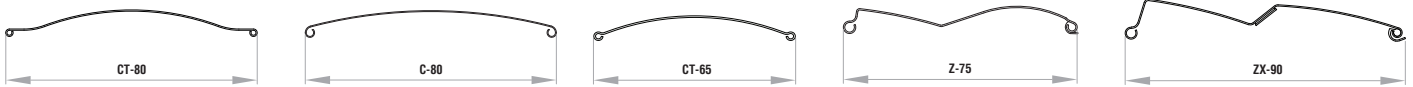

WARNING: Some colors on the palette may vary from the original!

MANIPULATION:

Control via a single lever or motors. For motorized drives, the PLUG & PLAY function is standard, enabling the connection of multiple motors to one switch, self-adjusting positions, and a safety feature in case of encountering an obstacle. The ADC controller offers wireless control of blinds.

KRPAN External Venetian Blind - under plaster + purenit

TECHNICAL DRAWINGS | Shade Details:

- PURENIT GUIDE - U-profile 30mm
- Final layer of facade 5mm

SLATS

GUIDE

PURENIT

ROLLO INSECT SCREEN

HINGES

85 X 22mm - 45°

72 X 17mm - 45°

52 X 22mm - 45°

85 X 22mm - 90°