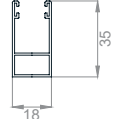

KRPAN External Venetian Blind - under plaster + purenit

TECHNICAL DRAWINGS | Shade Details:

- PURENIT GUIDE - U-profile 30mm
- Final layer of facade 5mm

SLATS

GUIDE

PURENIT

ROLLO INSECT SCREEN

HINGES

85 X 22mm - 45°

72 X 17mm - 45°

52 X 22mm - 45°

85 X 22mm - 90°