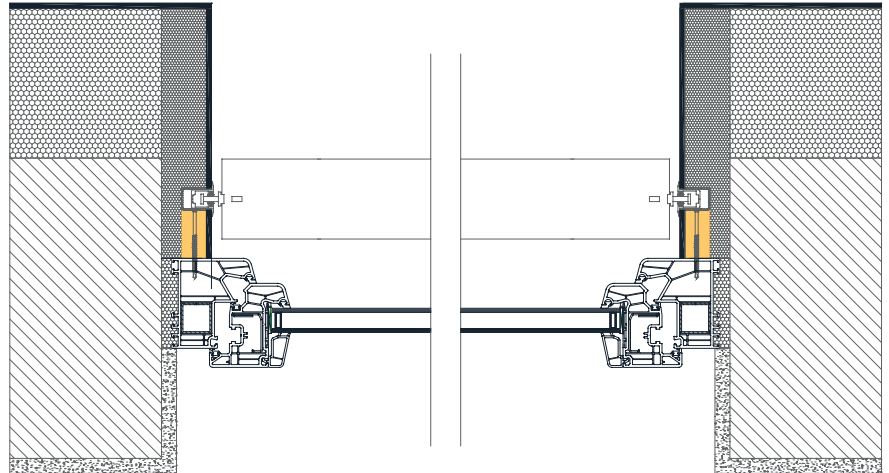

KRPAN External Venetian Blind with under plaster casing, enclosed on all sides, featuring insulation holder made of thick-walled extruded aluminum ensuring compactness and durability of the casing. Under plaster guide with purenit insulation allows concealed installation. Roller insect screens include a brake for smoother lifting.

WARNING: Some colors on the palette may vary from the original!

MANIPULATION:

Control via a single lever or motors. For motorized drives, the PLUG & PLAY function is standard, enabling the connection of multiple motors to one switch, self-adjusting positions, and a safety feature in case of encountering an obstacle. The ADC controller offers wireless control of blinds.

KRPAN External Venetian Blind - under plaster + purenit

TECHNICAL DRAWINGS | Shade Details:

- PURENIT GUIDE - U-profile 30mm
- Final layer of facade 5mm

SLATS

GUIDE

PURENIT

ROLLO INSECT SCREEN

HINGES

85 X 22mm - 45°

72 X 17mm - 45°

52 X 22mm - 45°

85 X 22mm - 90°