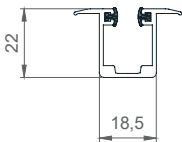

KRPAN External Venetian Blind - under plaster + purenit

TECHNICAL DRAWINGS | Shade Details:

- PURENIT GUIDE - U-profile 30mm
- Final layer of facade 5mm

SLATS

GUIDE

PURENIT

ROLLO INSECT SCREEN

HINGES

85 X 22mm - 45°

72 X 17mm - 45°

52 X 22mm - 45°

85 X 22mm - 90°