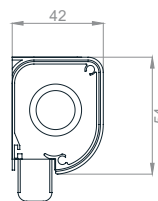

KRPAN External Venetian Blind - under plaster + purenit

TECHNICAL DRAWINGS | Shade Details:

- PURENIT GUIDE - U-profile 30mm
- Final layer of facade 5mm

SLATS

GUIDE

PURENIT

ROLLO INSECT SCREEN

HINGES

85 X 22mm - 45°

72 X 17mm - 45°

52 X 22mm - 45°

85 X 22mm - 90°