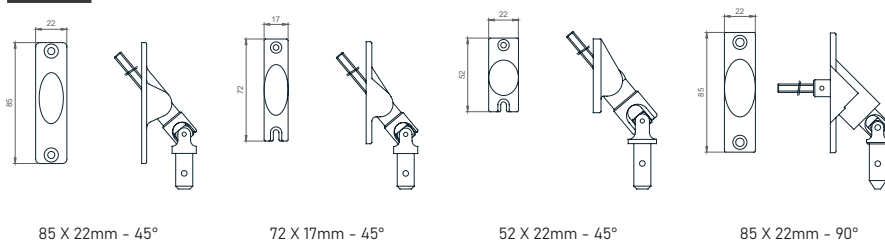

KRPAN External Venetian Blind - under plaster

TECHNICAL DRAWINGS | Shade Details:

SLATS

BRACKETS

The size of the bracket depends on the [DEPTH OF THE MASK!](#)

SPACER

HINGES

GUIDES