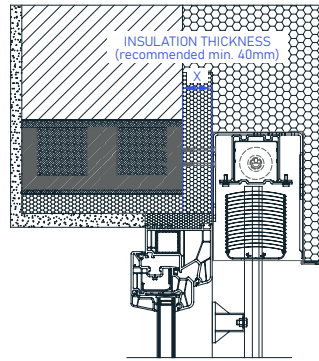

WARNING: Some colors on the palette may vary from the original!

MASK, GUIDES, END BAR | Color Palette:

			<p>PC1</p> <table border="0"> <tr> <td>013 WHITE</td> <td>010 RAL 9006</td> <td>090 RAL 9007</td> </tr> <tr> <td>042 RAL 7016</td> <td>066 RAL 8019</td> <td>052 DR 703</td> </tr> </table>	013 WHITE	010 RAL 9006	090 RAL 9007	042 RAL 7016	066 RAL 8019	052 DR 703	<p>PC2</p>
013 WHITE	010 RAL 9006	090 RAL 9007								
042 RAL 7016	066 RAL 8019	052 DR 703								

WARNING: Some colors on the palette may vary from the original!

MANIPULATION:

Control via a single lever or motors. For motorized drives, the PLUG & PLAY function is standard, enabling the connection of multiple motors to one switch, self-adjusting positions, and a safety feature in case of encountering an obstacle. The ADC controller offers wireless control of blinds.

KRPAN External Venetian Blind - under plaster

TECHNICAL DRAWINGS | Shade Details:

SLATS

BRACKETS

The size of the bracket depends on the [DEPTH OF THE MASK!](#)

SPACER

HINGES

GUIDES