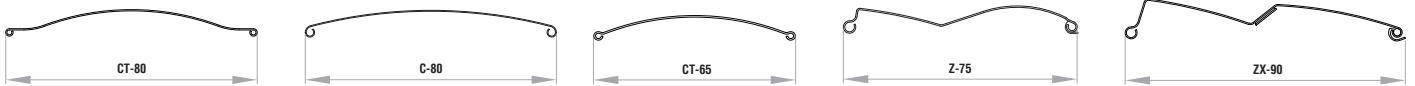

KRPAN External Venetian Blind with under plaster casing, enclosed on all sides, featuring insulation holder made of thick-walled extruded aluminum ensuring compactness and durability of the casing. Guides aesthetically finished with PVC end caps and fixed brushes for quieter operation. Roller insect screens include a brake for smoother lifting.

WARNING: Some colors on the palette may vary from the original!

MANIPULATION:

Control via a single lever or motors. For motorized drives, the PLUG & PLAY function is standard, enabling the connection of multiple motors to one switch, self-adjusting positions, and a safety feature in case of encountering an obstacle. The ADC controller offers wireless control of blinds.

KRPAN External Venetian Blind - under plaster

TECHNICAL DRAWINGS | Shade Details:

SLATS

BRACKETS

The size of the bracket depends on the [DEPTH OF THE MASK!](#)

SPACER

HINGES

GUIDES