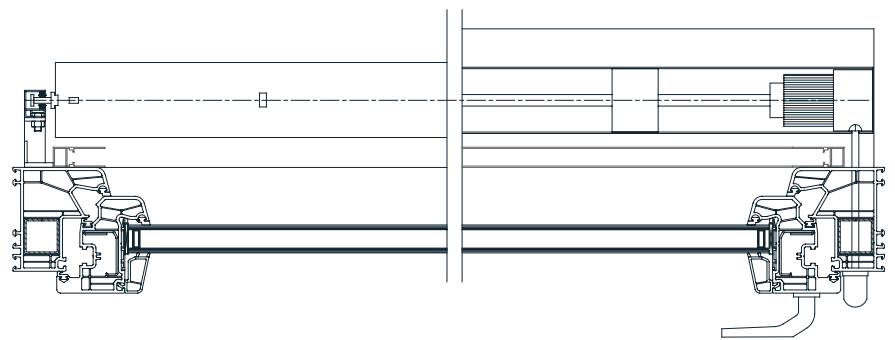

KRPAN External Venetian Blind with under plaster casing, enclosed on all sides, featuring insulation holder made of thick-walled extruded aluminum ensuring compactness and durability of the casing. Guides aesthetically finished with PVC end caps and fixed brushes for quieter operation. Roller insect screens include a brake for smoother lifting.

WARNING: Some colors on the palette may vary from the original!

MANIPULATION:

Control via a single lever or motors. For motorized drives, the PLUG & PLAY function is standard, enabling the connection of multiple motors to one switch, self-adjusting positions, and a safety feature in case of encountering an obstacle. The ADC controller offers wireless control of blinds.

KRPAN External Venetian Blind - under plaster

TECHNICAL DRAWINGS | Shade Details:

SLATS

BRACKETS

The size of the bracket depends on the [DEPTH OF THE MASK!](#)

SPACER

HINGES

GUIDES