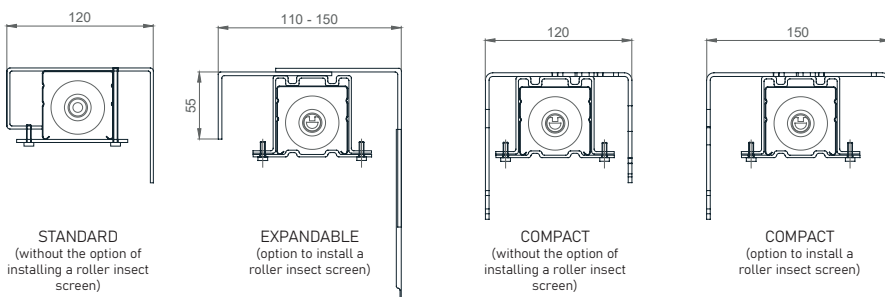

KRPAN External Venetian Blind - under plaster

TECHNICAL DRAWINGS | Shade Details:

SLATS

BRACKETS

The size of the bracket depends on the [DEPTH OF THE MASK!](#)

SPACER

HINGES

GUIDES