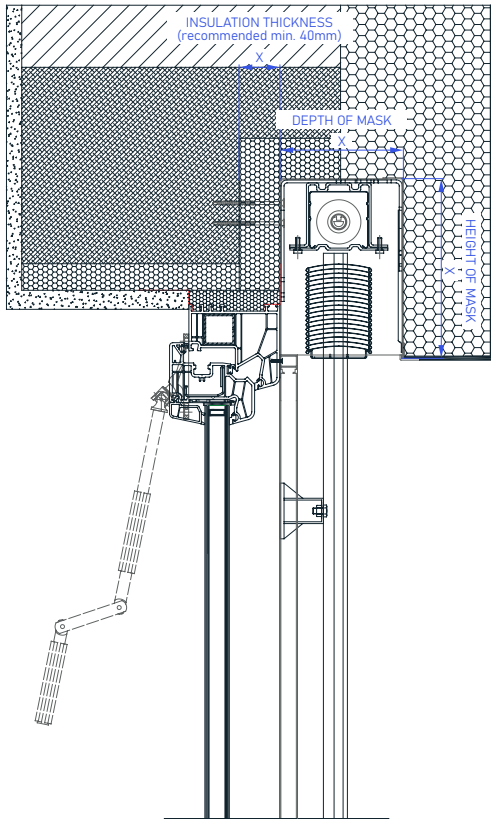

KRPAN External Venetian Blind with under plaster casing, enclosed on all sides, featuring insulation holder made of thick-walled extruded aluminum ensuring compactness and durability of the casing. Guides aesthetically finished with PVC end caps and fixed brushes for quieter operation. Roller insect screens include a brake for smoother lifting.

WARNING: Some colors on the palette may vary from the original!

MASK, GUIDES, END BAR | Color Palette:

			<p>PC1</p> <table border="0"> <tr> <td>013 WHITE</td> <td>010 RAL 9006</td> <td>090 RAL 9007</td> </tr> <tr> <td>042 RAL 7016</td> <td>066 RAL 8019</td> <td>052 DR 703</td> </tr> </table>	013 WHITE	010 RAL 9006	090 RAL 9007	042 RAL 7016	066 RAL 8019	052 DR 703	<p>PC2</p>
013 WHITE	010 RAL 9006	090 RAL 9007								
042 RAL 7016	066 RAL 8019	052 DR 703								

WARNING: Some colors on the palette may vary from the original!

MANIPULATION:

Control via a single lever or motors. For motorized drives, the PLUG & PLAY function is standard, enabling the connection of multiple motors to one switch, self-adjusting positions, and a safety feature in case of encountering an obstacle. The ADC controller offers wireless control of blinds.

KRPAN External Venetian Blind - under plaster

TECHNICAL DRAWINGS | Shade Details:

SLATS

BRACKETS

The size of the bracket depends on the [DEPTH OF THE MASK!](#)

SPACER

HINGES

GUIDES