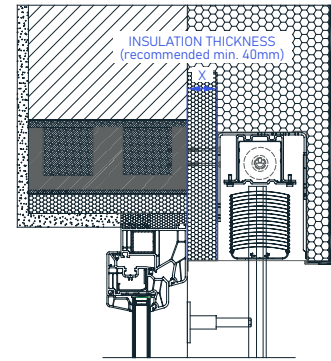

WARNING: Some colors on the palette may vary from the original!

MASK, GUIDES, END BAR | Color Palette:

			<p>PC1</p> <table border="0"> <tr> <td>013 WHITE</td> <td>010 RAL 9006</td> <td>090 RAL 9007</td> </tr> <tr> <td>042 RAL 7016</td> <td>066 RAL 8019</td> <td>052 DR 703</td> </tr> </table>	013 WHITE	010 RAL 9006	090 RAL 9007	042 RAL 7016	066 RAL 8019	052 DR 703	<p>PC2</p>
013 WHITE	010 RAL 9006	090 RAL 9007								
042 RAL 7016	066 RAL 8019	052 DR 703								

WARNING: Some colors on the palette may vary from the original!

MANIPULATION:

Control via a single lever or motors. For motorized drives, the PLUG & PLAY function is standard, enabling the connection of multiple motors to one switch, self-adjusting positions, and a safety feature in case of encountering an obstacle. The ADC controller offers wireless control of blinds.

KRPAN External Venetian Blind - under plaster

TECHNICAL DRAWINGS | Shade Details:

SLATS

BRACKETS

The size of the bracket depends on the [DEPTH OF THE MASK!](#)

SPACER

HINGES

GUIDES