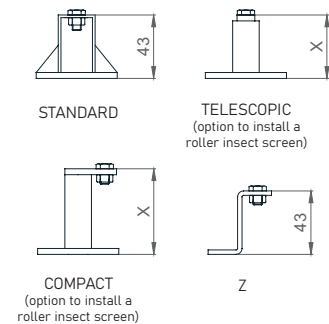

WARNING: Some colors on the palette may vary from the original!

MANIPULATION:

Control via a single lever or motors. For motorized drives, the PLUG & PLAY function is standard, enabling the connection of multiple motors to one switch, self-adjusting positions, and a safety feature in case of encountering an obstacle. The ADC controller offers wireless control of blinds.

KRPAN External Venetian Blind - under plaster

TECHNICAL DRAWINGS | Shade Details:

SLATS

BRACKETS

The size of the bracket depends on the [DEPTH OF THE MASK!](#)

SPACER

HINGES

GUIDES