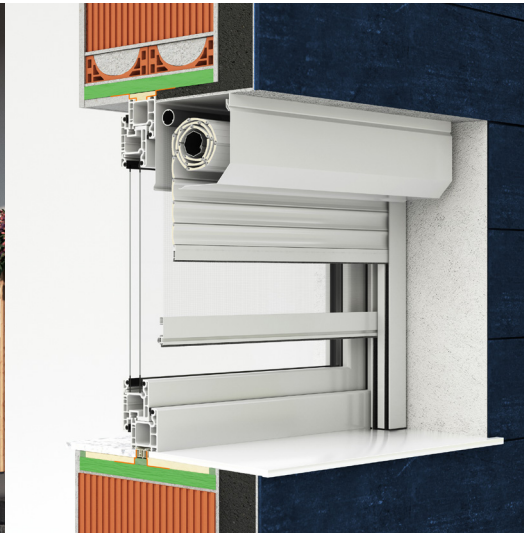

External roller shutter IDEAL

- HEAT PROTECTION
- ANTI-THEFT PROTECTION
- LIGHT REGULATION
- DIMMING
- UV PROTECTION
- HEATING / COOLING SAVINGS

External roller shutter IDEAL with ALU cabinet, closed on all sides. The shaft is galvanized and mounted on aluminium end cap with ball bearings. Guiderails are aesthetically finished with plastic ends and fixed brushes for quieter operation. Weighted end slats made from aluminium. Roll-up mosquito net including the brake for easier lifting.

SLATS | Color palette:

WARNING: Certain colours on the chart may vary from original!

	PC1	01 WHITE	02 D. CHOCO	03 SILVER	05 L. CHOCO	PC2	04 BEIGE	08 GREEN	10 L. GREY	11 ANTIKO GRISO	13 GRAPHITE	PC3	06 ASH	07 WALNUT	16 GOLDEN OAK
		12 ANTHRACITE	14 RAL 9007	52 EB 703			15 OCHRE	18 RAL 8017					17 WALNUT SEA		
	PC1	01 WHITE	02 D. CHOCO	03 SILVER	04 BEIGE										
		11 ANTIKO GRISO	12 ANTHRACITE	14 GREY	52 EB 703										
	PC1	01 WHITE	03 SILVER												
		12 ANTHRACITE	52 EB 703												

* colors 02, 04, 11, 14 available for orders over 50m²

ALU slats are filled with insulation - polyurethane foam, standard fitted with anti-theft springs. Machine slat binding ensures a quieter and more reliable operation.

CABINET, GUIDERAILS, END SLAT | Color palette:

PC1	013 WHITE	010 RAL 9006	090 RAL 9007	
	042 RAL 7005	066 RAL 8012	052 EB 703	

WARNING: Certain colours on the chart may vary from original!

MANIPULATION:

Manipulation is possible with automaton or electrical motor. For motor operation there is the standard PLUG & PLAY function, which allows the connection of several motors to a single switch, self-adjusting positions and the safety function in the event of an obstacle.