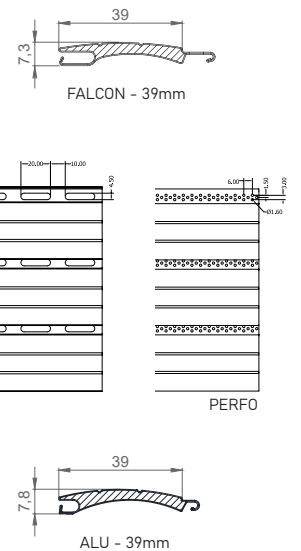

CABINET, GUIDERAILS, END SLAT | Color palette:

PC1	013 WHITE	010 RAL 9006	090 RAL 9007	
	042 RAL 7005	066 RAL 8012	052 EB 703	

WARNING: Certain colours on the chart may vary from original!

MANIPULATION:

Manipulation is possible with automaton or electrical motor. For motor operation there is the standard PLUG & PLAY function, which allows the connection of several motors to a single switch, self-adjusting positions and the safety function in the event of an obstacle.

External roller shutter IDEAL

TEHNICAL DRAWINGS | Shade details:

GUIDERAILS

SLATS

TABLE OF BOX (CABINET) SIZES

Slat/Shaft cabinet size	FALCON / 60mm		ALU / 40mm		ALU / 60mm	
		MOS.		MOS.		MOS.
13,7 cm	110,0	-	173,9	-	146,3	-
15,0 cm	134,0	104,0	204,9	150,8	189,9	130,9
16,5 cm	184,0	141,0	265,0	202,3	249,9	189,9
18,0 cm	249,0	210,0	319,9	255*	309,9	255*
20,5 cm	326,0	270,0	407,1	-	376,2	-