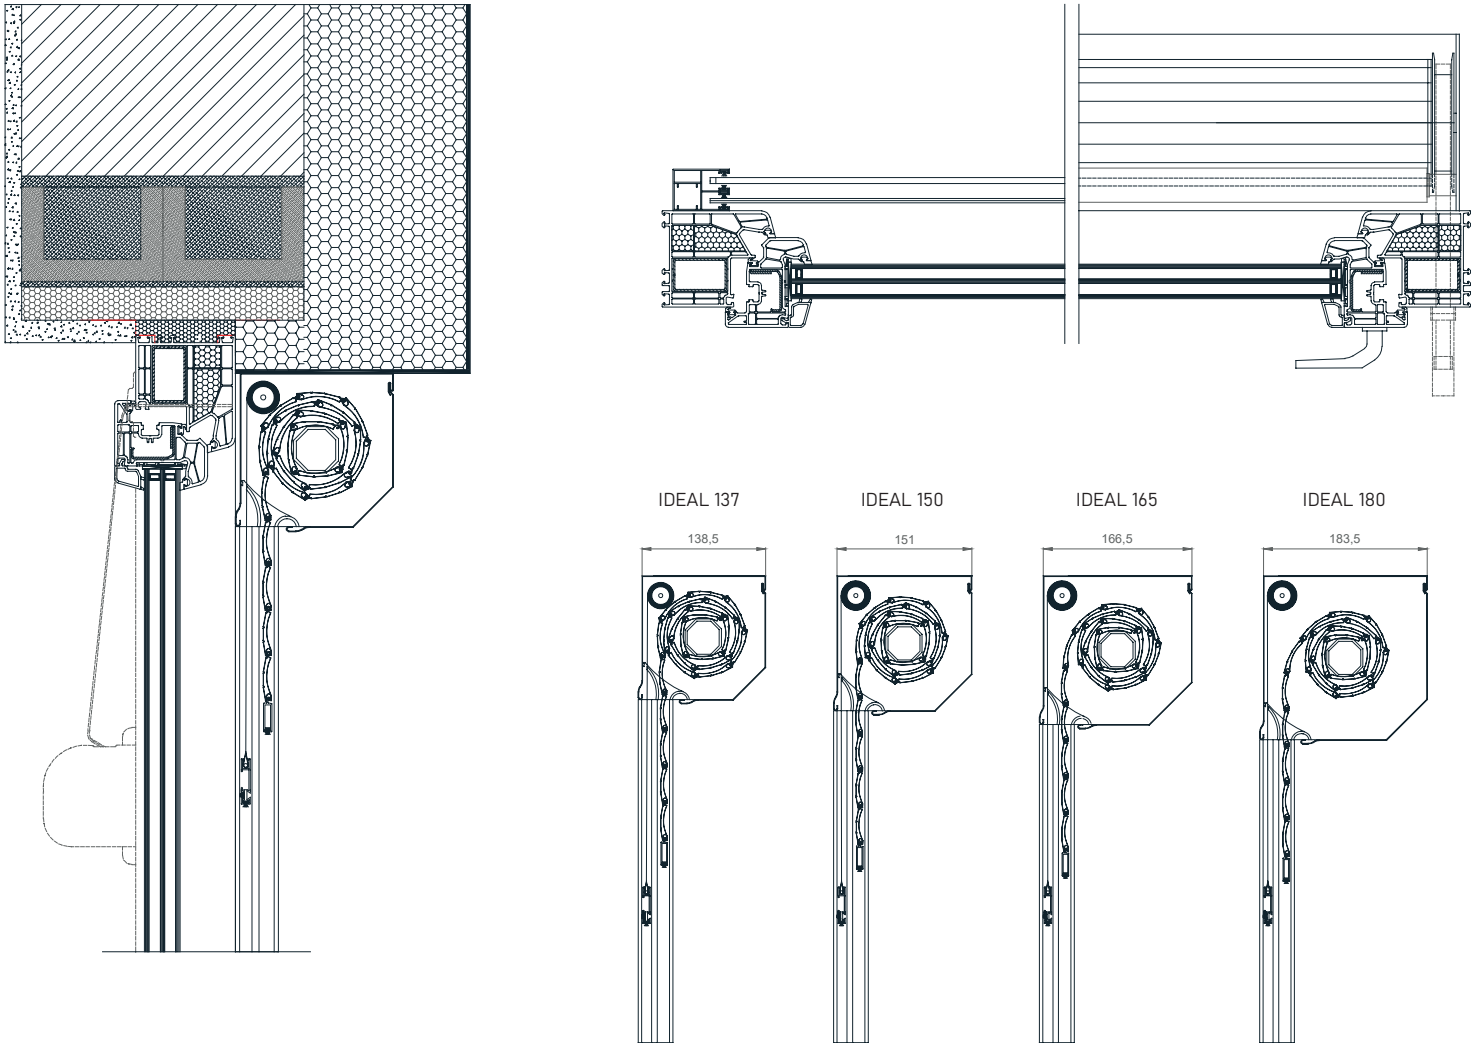

External roller shutter IDEAL

- HEAT PROTECTION
- ANTI-THEFT PROTECTION
- LIGHT REGULATION
- DIMMING
- UV PROTECTION
- HEATING / COOLING SAVINGS

External roller shutter IDEAL with ALU cabinet, closed on all sides. The shaft is galvanized and mounted on aluminium end cap with ball bearings. Guiderails are aesthetically finished with plastic ends and fixed brushes for quieter operation. Weighted end slats made from aluminium. Roll-up mosquito net including the brake for easier lifting.

CABINET, GUIDERAILS, END SLAT | Color palette:

PC1	013 WHITE	010 RAL 9006	090 RAL 9007	
	042 RAL 7005	066 RAL 8012	052 EB 703	

WARNING: Certain colours on the chart may vary from original!

MANIPULATION:

Manipulation is possible with automaton or electrical motor. For motor operation there is the standard PLUG & PLAY function, which allows the connection of several motors to a single switch, self-adjusting positions and the safety function in the event of an obstacle.

External roller shutter IDEAL

TEHNICAL DRAWINGS | Shade details:

GUIDERAILS

SLATS

TABLE OF BOX (CABINET) SIZES

Slat/Shaft cabinet size	FALCON / 60mm		ALU / 40mm		ALU / 60mm	
		MOS.		MOS.		MOS.
13,7 cm	110,0	-	173,9	-	146,3	-
15,0 cm	134,0	104,0	204,9	150,8	189,9	130,9
16,5 cm	184,0	141,0	265,0	202,3	249,9	189,9
18,0 cm	249,0	210,0	319,9	255*	309,9	255*
20,5 cm	326,0	270,0	407,1	-	376,2	-