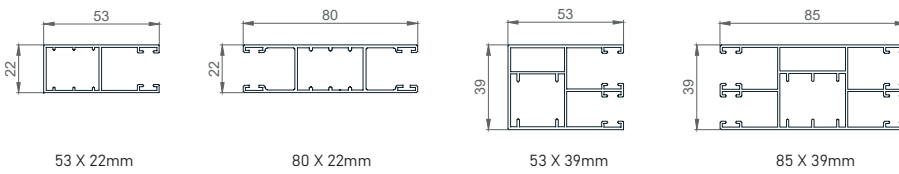

CABINET, GUIDERAILS, END SLAT | Color palette:

PC1	013 WHITE	010 RAL 9006	090 RAL 9007	
	042 RAL 7005	066 RAL 8012	052 EB 703	

WARNING: Certain colours on the chart may vary from original!

MANIPULATION:

Manipulation is possible with automaton or electrical motor. For motor operation there is the standard PLUG & PLAY function, which allows the connection of several motors to a single switch, self-adjusting positions and the safety function in the event of an obstacle.

External roller shutter IDEAL

TEHNICAL DRAWINGS | Shade details:

GUIDERAILS

SLATS

TABLE OF BOX (CABINET) SIZES

Slat/Shaft cabinet size	FALCON / 60mm		ALU / 40mm		ALU / 60mm	
		MOS.		MOS.		MOS.
13,7 cm	110,0	-	173,9	-	146,3	-
15,0 cm	134,0	104,0	204,9	150,8	189,9	130,9
16,5 cm	184,0	141,0	265,0	202,3	249,9	189,9
18,0 cm	249,0	210,0	319,9	255*	309,9	255*
20,5 cm	326,0	270,0	407,1	-	376,2	-